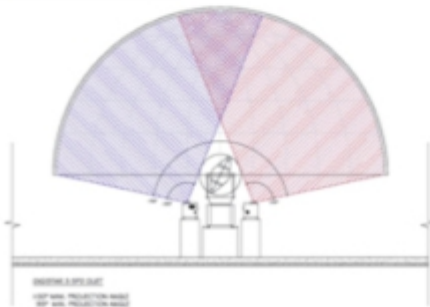

Guwahati & Ujjain Planetarium Hybrid Installations

Dome Size	12 meters
Digistar Version	Digistar 4
Opto-mechanical	GOTO
Upgraded	April 2012

Both the Guwahati & Ujjain Planetariums are hybrid systems utilizing Digistar 4 digital systems with GOTO opto-mechanical star projectors.